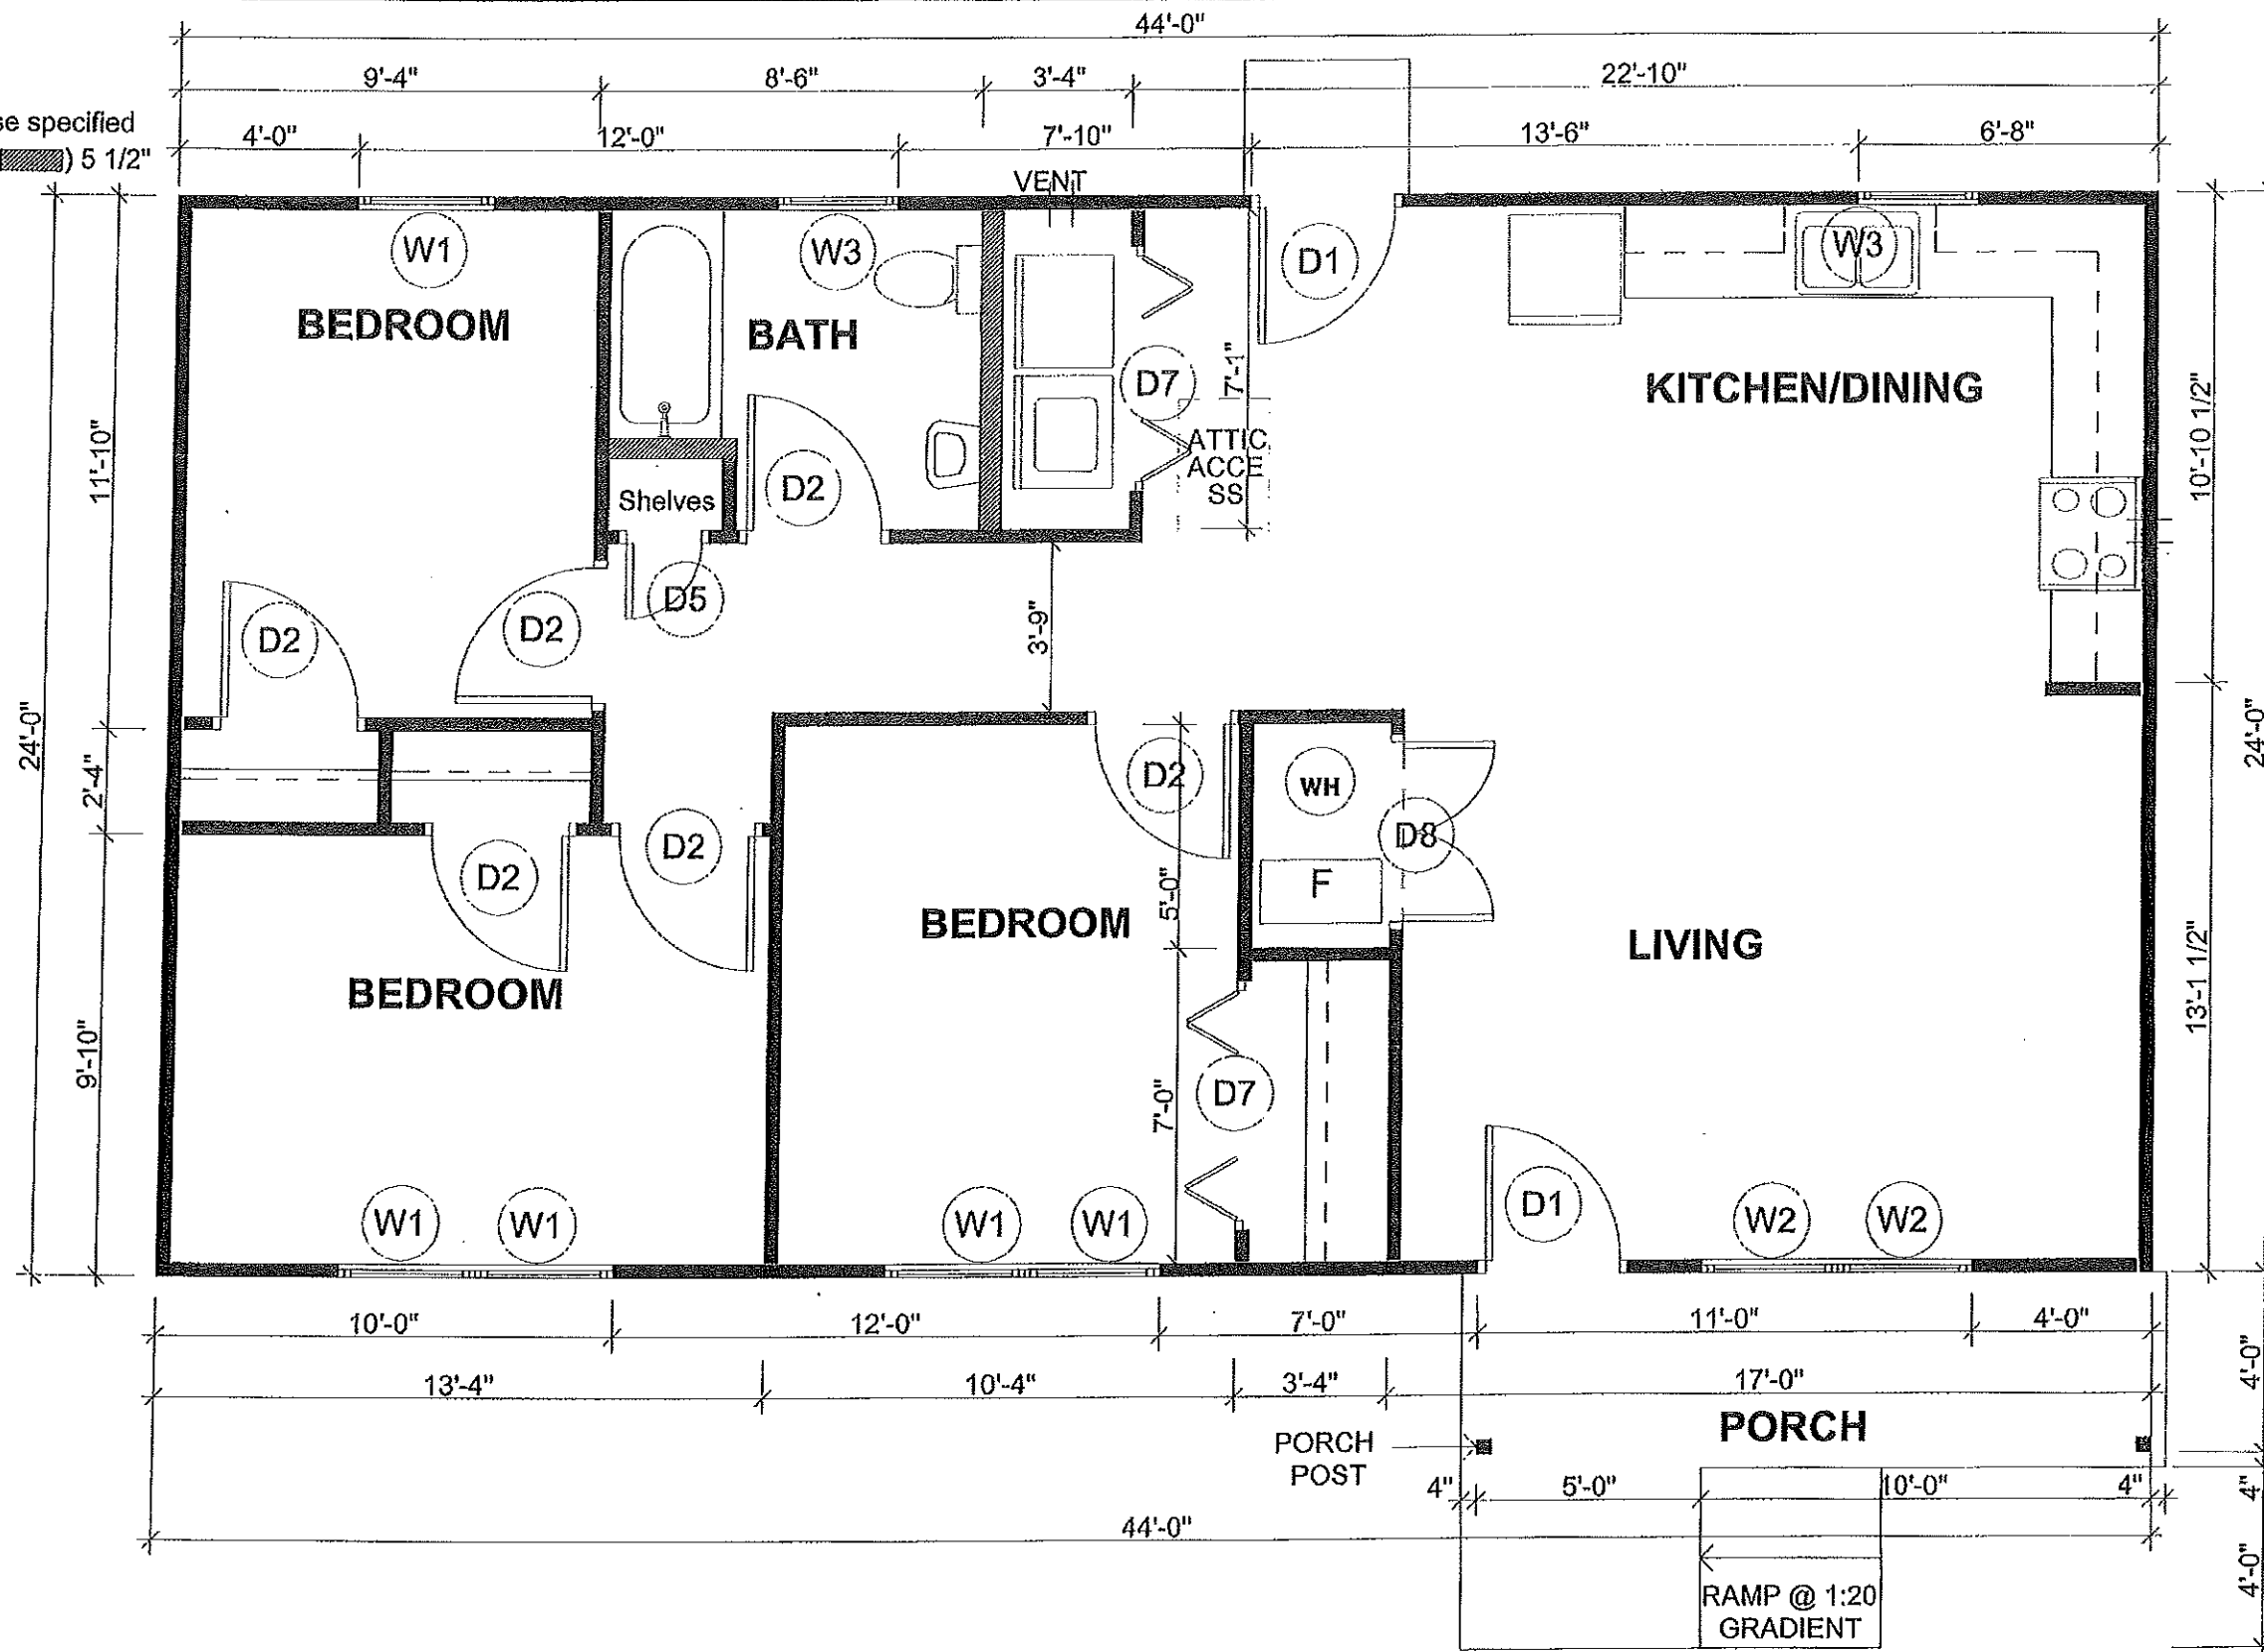

Note:

- * all walls 5-1/2" unless otherwise specified
- * hatched walls (▨) 5 1/2"

D3S-05S

3 Bedroom
Detached House

Dimensioned Plan

Scale: 1/4" = 1'-0"

Copyright 2001.
Habitat for Humanity International, Inc.
All rights reserved.